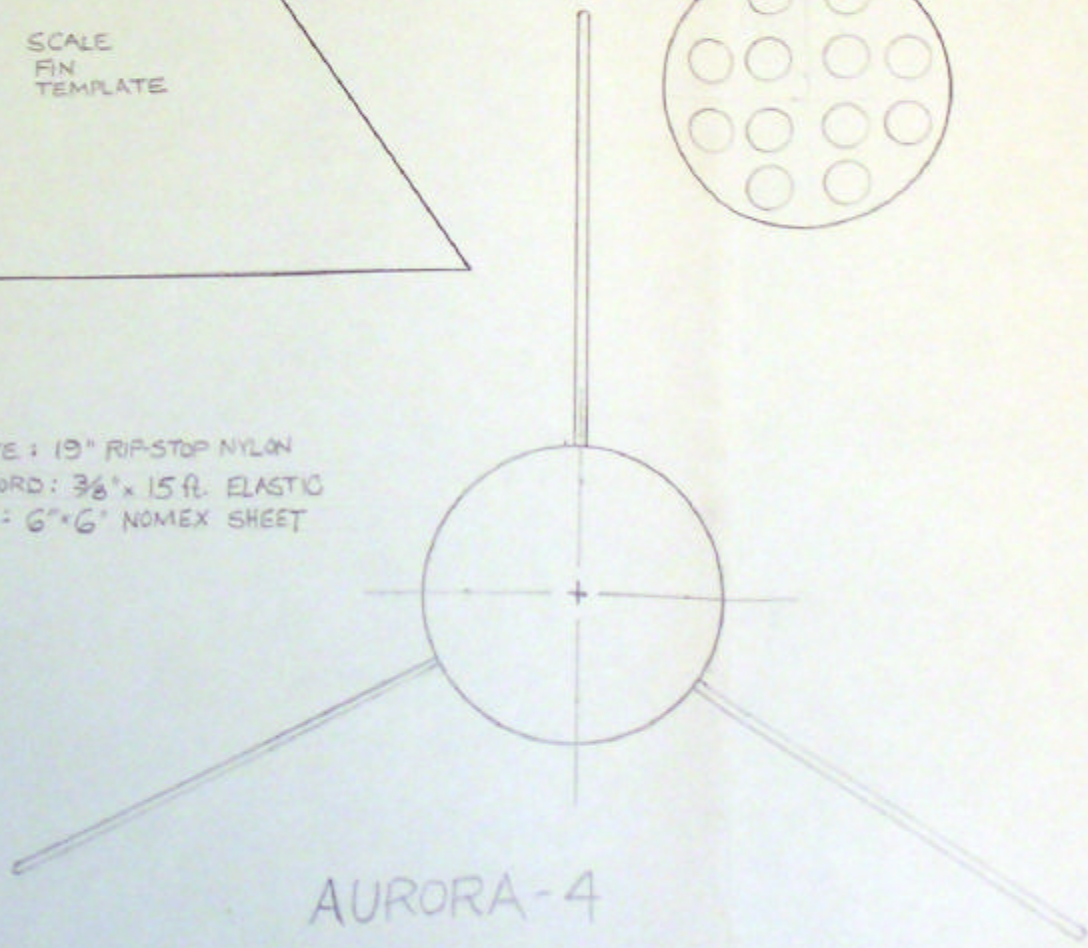

DISCHARGE BAFFLE

BT-80
TUBE-CARRIER

E9-4
MOTOR
CASING x 2

PARACHUTE : 19" RIP-STOP NYLON
SHOCK CORD : 3/8" x 15 ft. ELASTIC
WADDING : 6" x 6" NOMEX SHEET

AURORA-4

CENTERING RING x 2