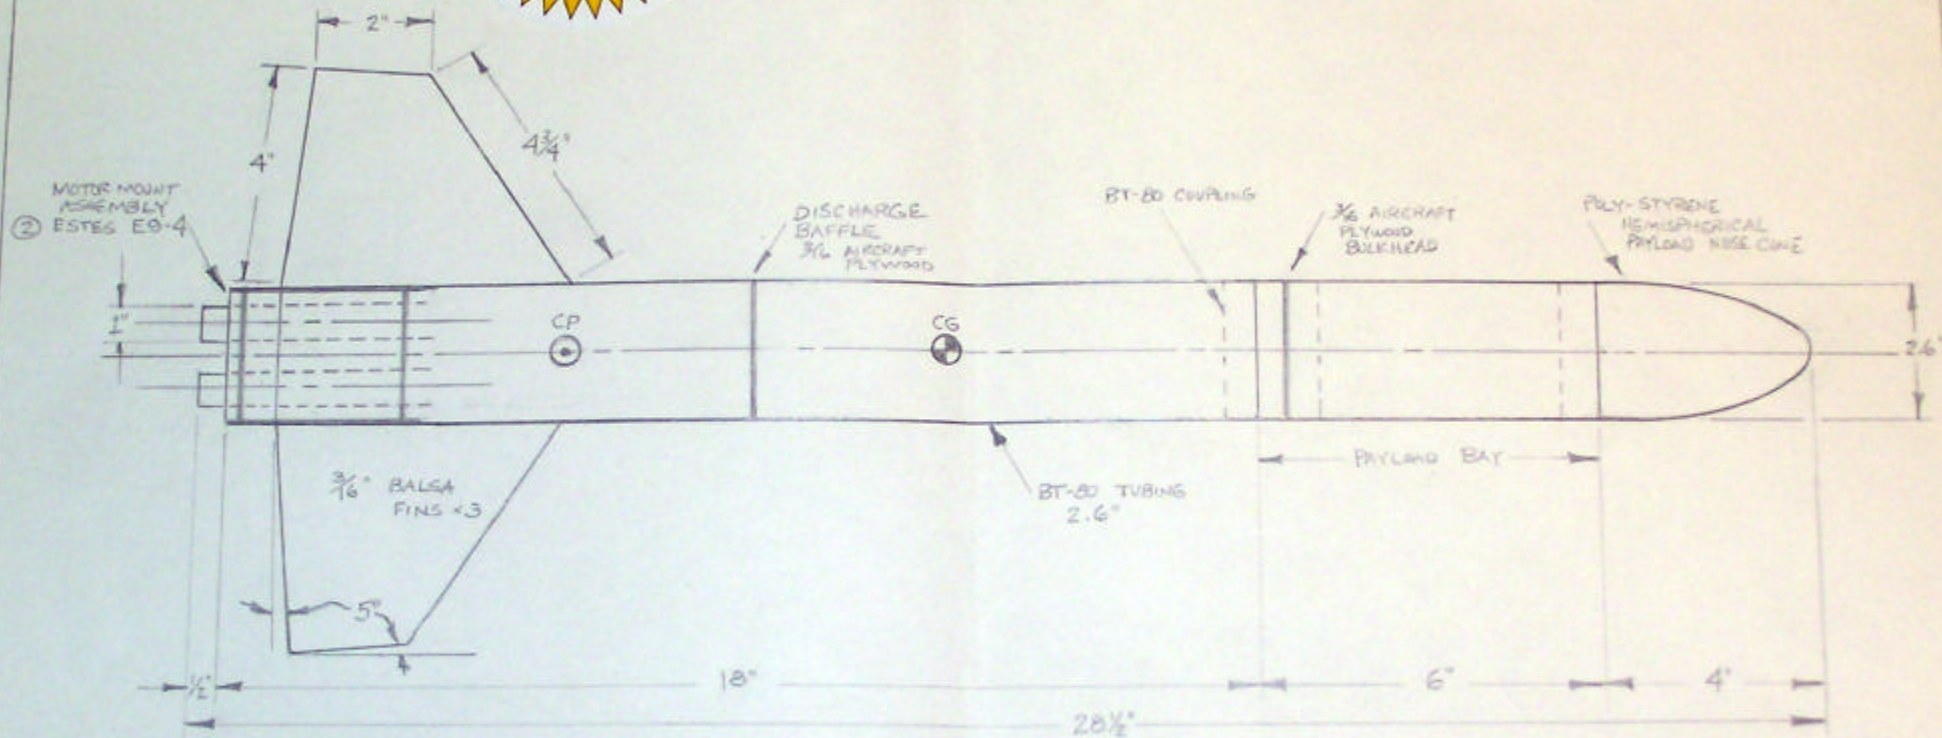

AURORA-4

PARK RIDGE ROCKETEERS
ST. ANDREWS: TEAM #3370

PAYLOAD: 2 RAW EGGS @ 60 g. ea.
TOTAL WT: 485 g.
ALTITUDE: 980 ft. APOGEE
DURATION: 60 sec.

SCALE: $\frac{1}{2}$