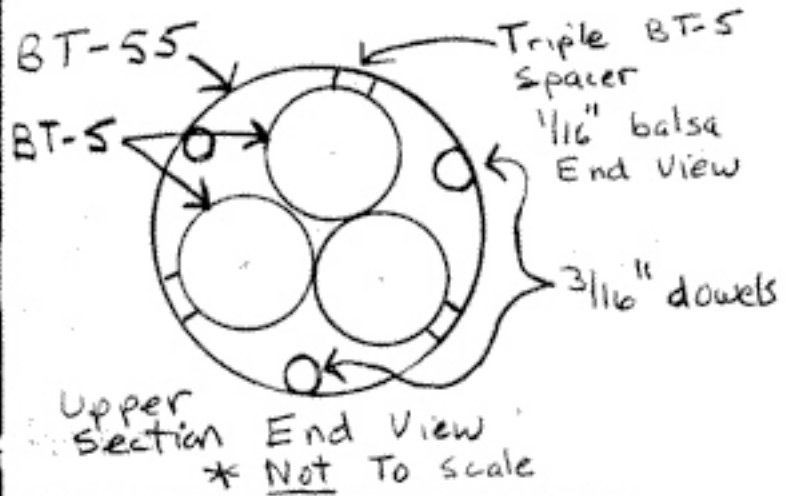

Static Probe

by: James Pierson

Ejection Bulkhead
Heavy Cardstock 2 qty.

Triple BT-5 spacer
3 qty. 1/16" balsa

BT-55 Marking Guide					
D1	F1	D1	F1	D1	F1

OVERLAP TAB

Fins Side View
To Scale
All 3/32" balsa