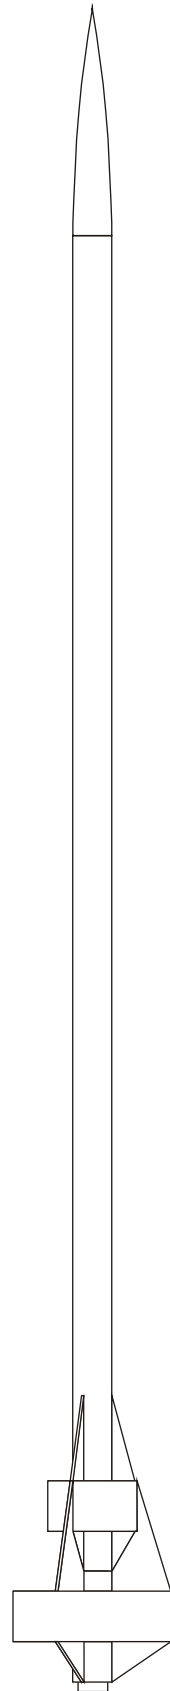

Corona™

Paint Scheme Views

Use these views in your favorite paint/graphic program to help you design the perfect paint scheme for your FlisKits model rocket build!

Corona base kit

Corona-2 Booster accessory